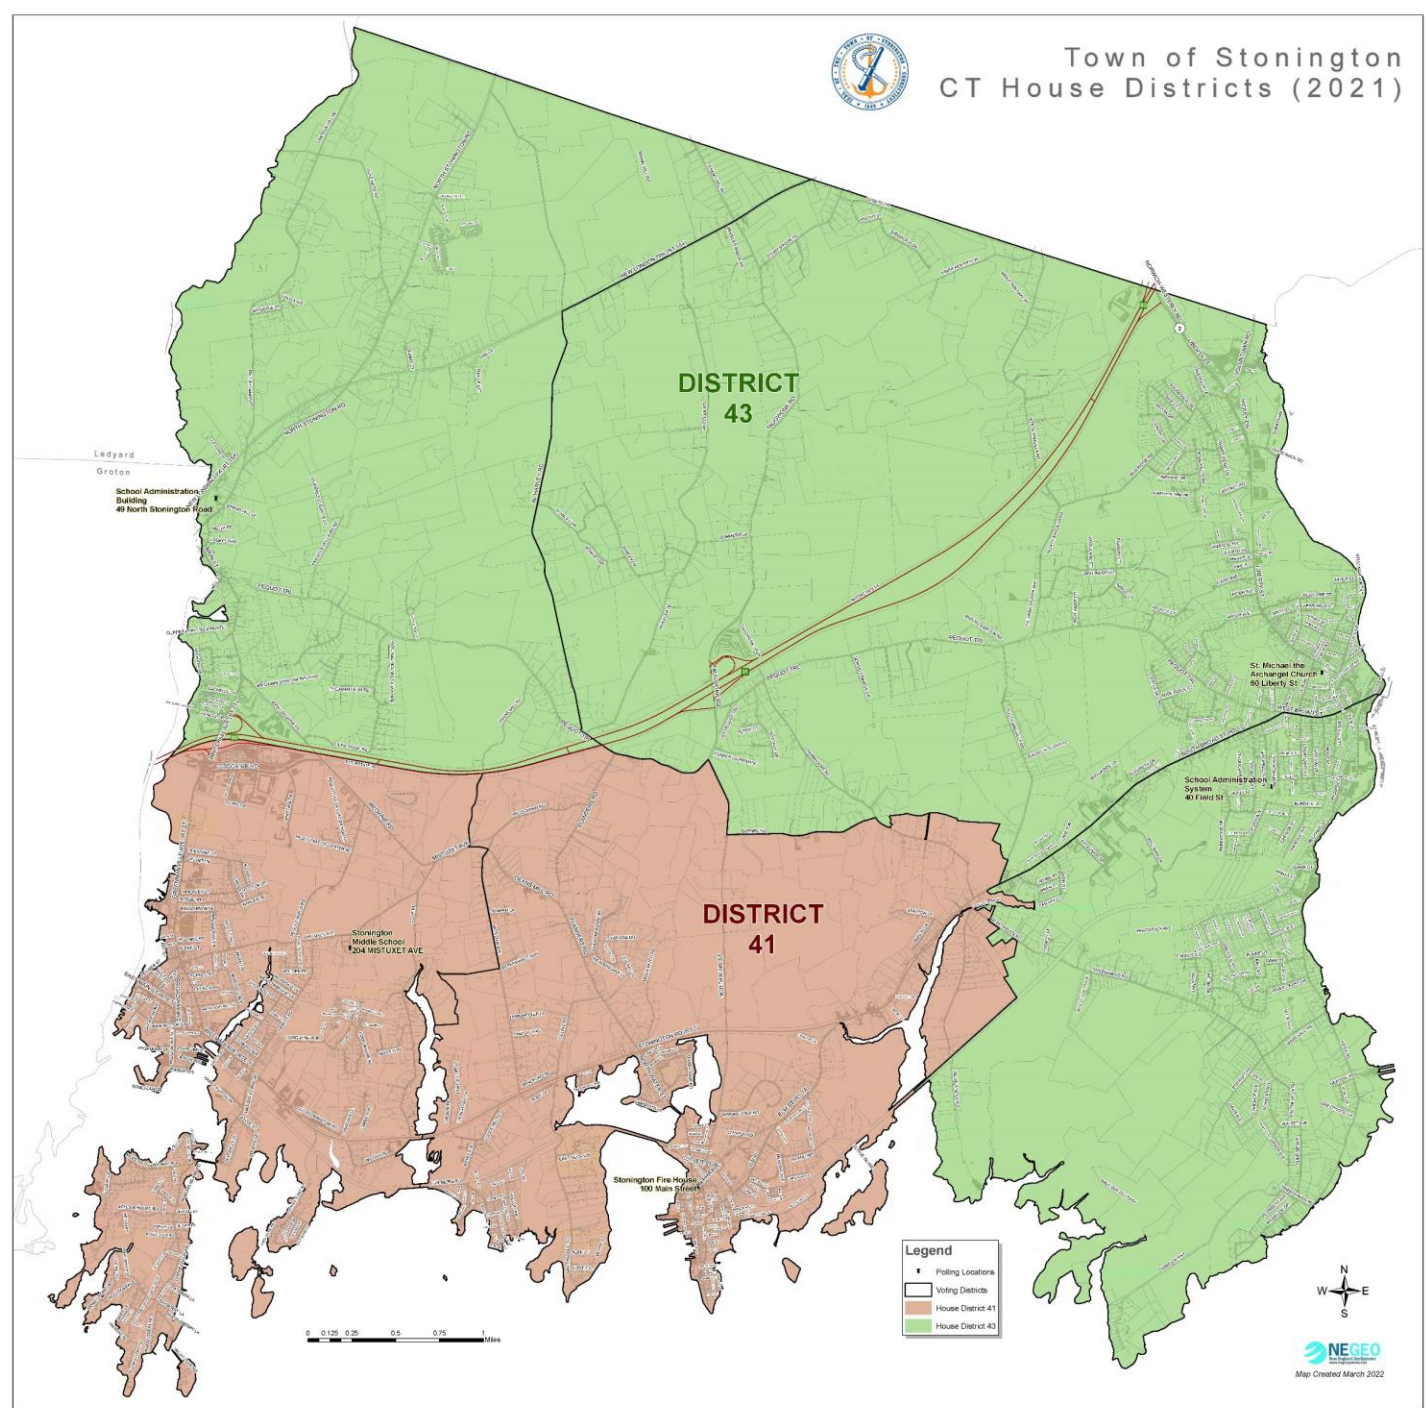

Stonington Redistricting

CHANGES IN 2022

Changes will affect voters in three ways

- Stonington is divided into two Connecticut Assembly districts for the first time. Not everyone in Stonington will be voting for the same House member.
- Voting lines are to be redrawn so that districts are more evenly populated. Some Stonington voters will be in new districts.
- Some polling places will change.

District 41 and 43

Stonington Voting Districts

- The number of voting districts won't change but the lines will
- The US Census results showed large discrepancies in voting districts
- Changes will improve voter experience

Current Stonington Voter Distribution

- District 1 2752
- District 2 7289
- District 3 1596
- District 4 3142
- District 5 2045

Current Map

New Stonington Voting Districts

	Current	New
• District 1	2752	3102
• District 2	7289	3608
• District 3	1596	3681
• District 4	3142	3642
• District 5	2045	2245

New Map

Current Map vs. New Map

Current

New

New Polling Places

- District 1 Stonington Fire House
- District 2 Board of Education District Office (former PMS)
- District 3 Saint Michael's Church
- District 4 Stonington Middle School
- District 5 Former School Admin Building (Old Mystic)