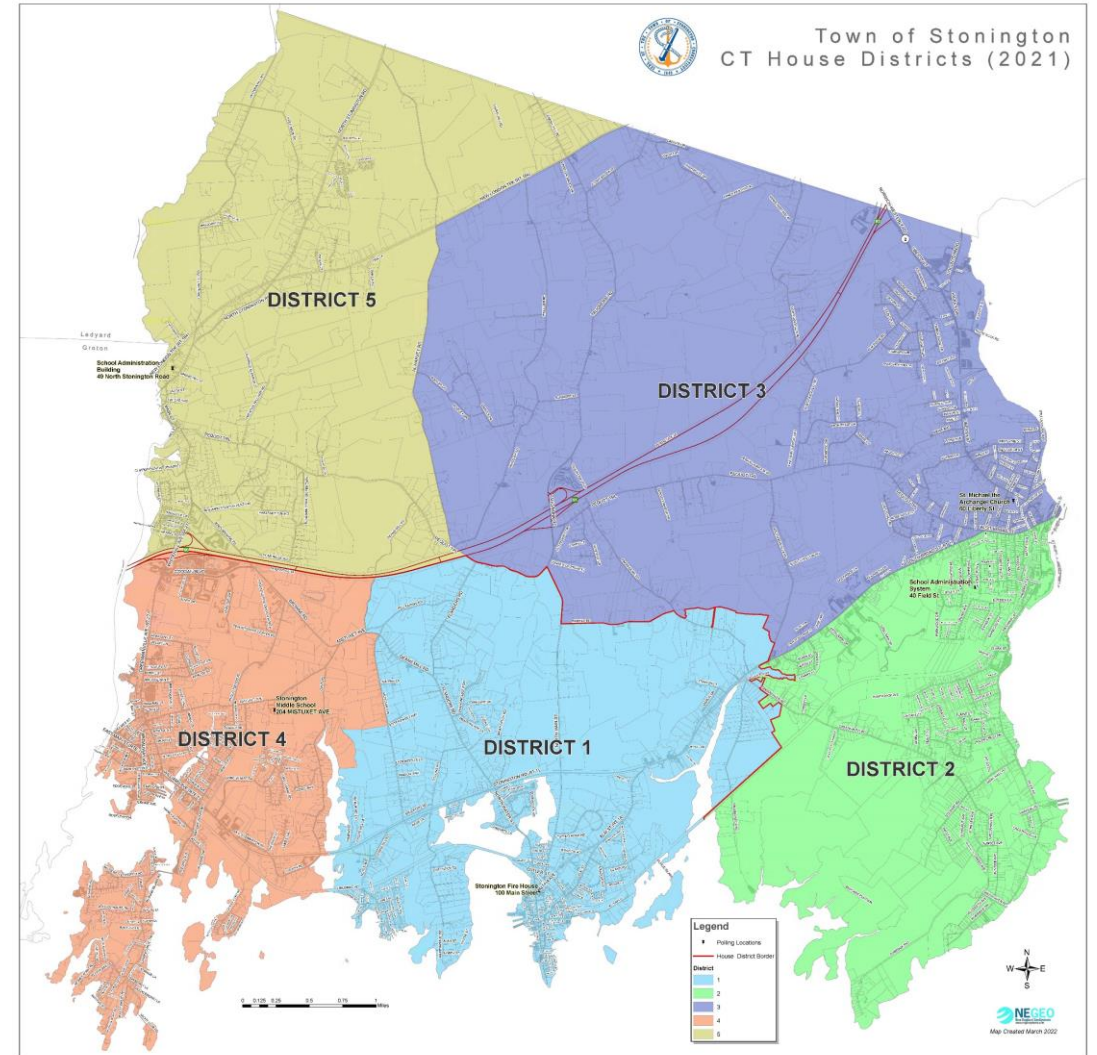

Stonington Redistricting

CHANGES IN 2022

Changes will affect voters in three ways

- Stonington is divided into two Connecticut Assembly districts for the first time. Not everyone in Stonington will be voting for the same House member.
- Voting lines are to be redrawn so that districts are more evenly populated. Some Stonington voters will be in new districts.
- Some polling places will change.

District 41 and 43

Stonington Voting Districts

- The number of voting districts won't change but the lines will
- The US Census results showed large discrepancies in voting districts
- Changes will improve voter experience

Current Stonington Voter Distribution

- District 1 2752
- District 2 7289
- District 3 1596
- District 4 3142
- District 5 2045

Current Map

New Stonington Voting Districts

	Current	New
• District 1	2752	3102
• District 2	7289	3608
• District 3	1596	3681
• District 4	3142	3642
• District 5	2045	2245

New Map

Current Map vs. New Map

Current

New

New Polling Places

- District 1 Stonington Fire House
- District 2 Board of Education District Office (former PMS)
- District 3 Saint Michael's Church
- District 4 Stonington Middle School
- District 5 Former School Admin Building (Old Mystic)