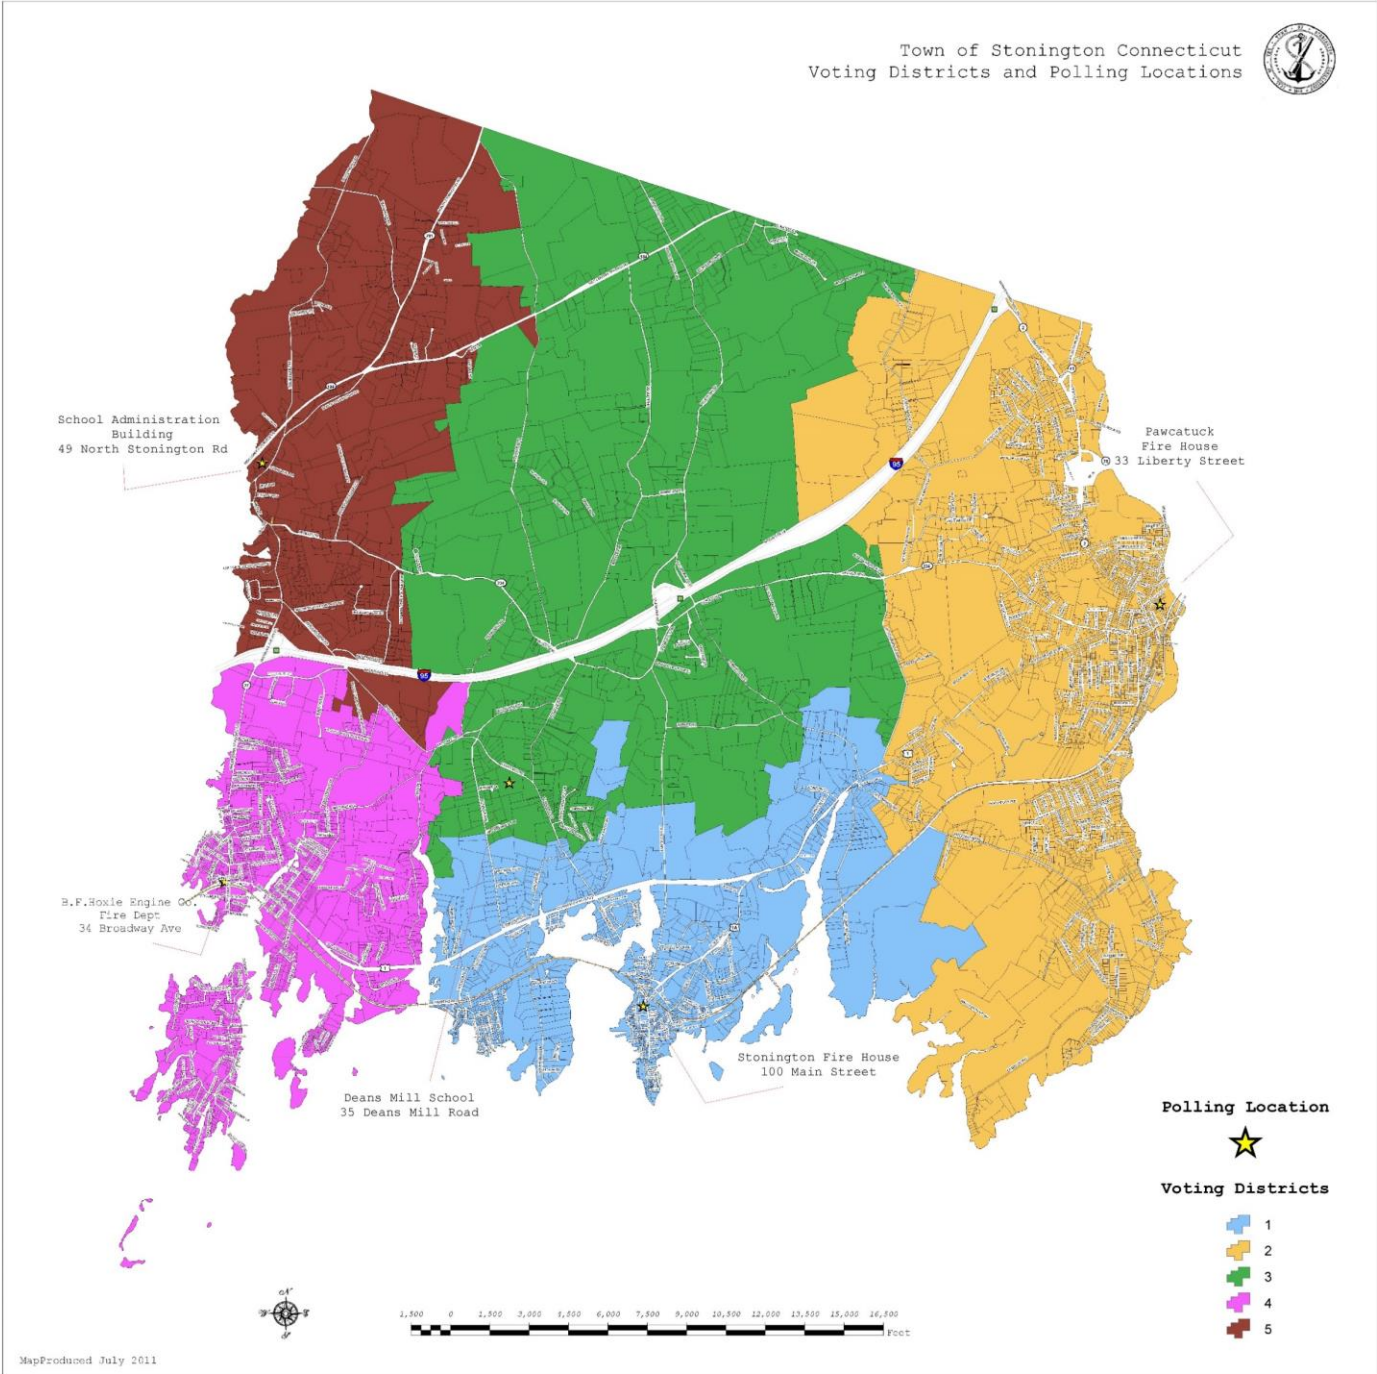

Stonington Redistricting

CHANGES IN 2022

Changes will affect voters in three ways

- Stonington is divided into two Connecticut Assembly districts for the first time. Not everyone in Stonington will be voting for the same House member.
- Voting lines are to be redrawn so that districts are more evenly populated. Some Stonington voters will be in new districts.
- Some polling places will change.

District 41 and 43

Stonington Voting Districts

- The number of voting districts won't change but the lines will
- The US Census results showed large discrepancies in voting districts
- Changes will improve voter experience

Current Stonington Voter Distribution

- District 1 2752
- District 2 7289
- District 3 1596
- District 4 3142
- District 5 2045

Current Map

New Stonington Voting Districts

	Current	New
• District 1	2752	3102
• District 2	7289	3608
• District 3	1596	3681
• District 4	3142	3642
• District 5	2045	2245

New Map

Current Map vs. New Map

Current

New

New Polling Places

- District 1 Stonington Fire House
- District 2 Board of Education District Office (former PMS)
- District 3 Saint Michael's Church
- District 4 Stonington Middle School
- District 5 Former School Admin Building (Old Mystic)