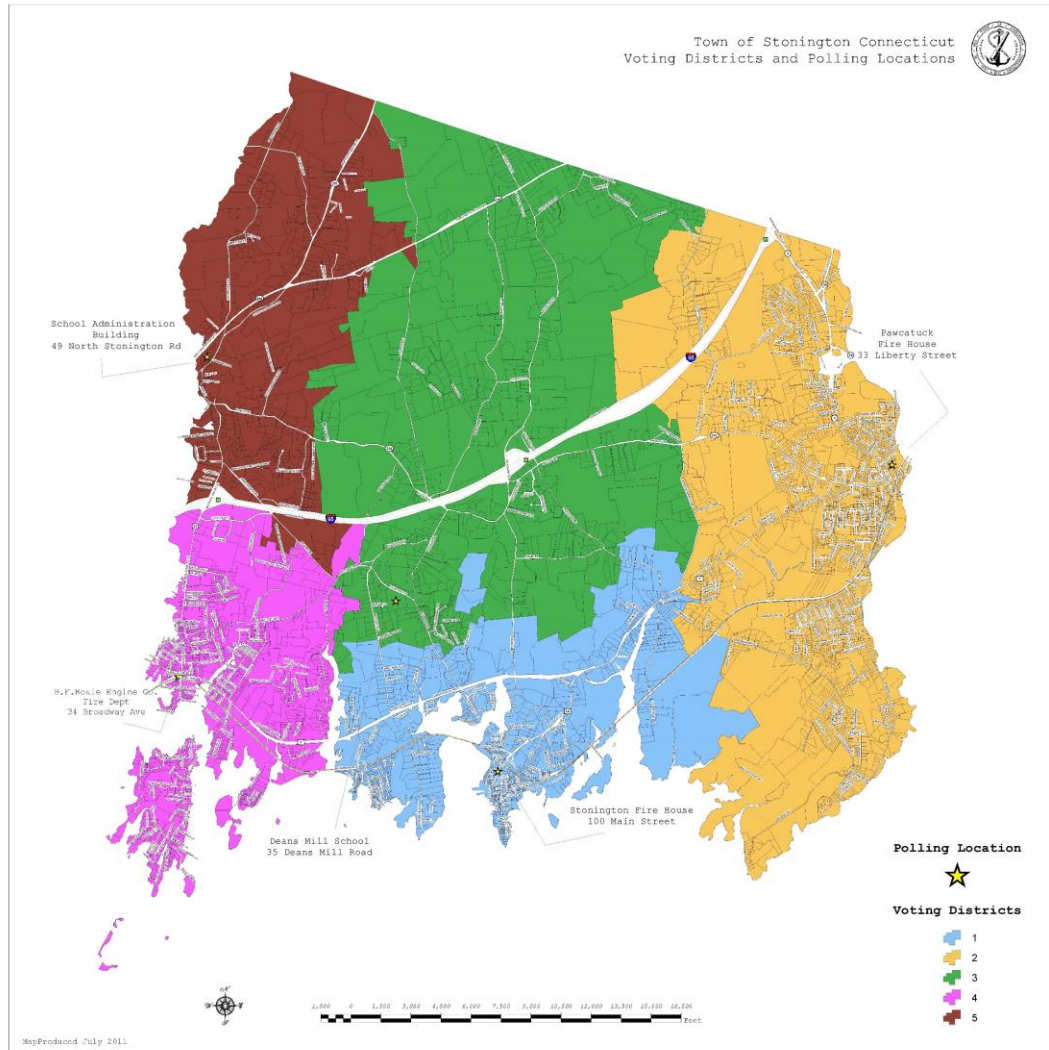

Stonington Redistricting

CHANGES IN 2022

Changes will affect voters in three ways

- Stonington is divided into two Connecticut Assembly districts for the first time. Not everyone in Stonington will be voting for the same House member.
- Voting lines are to be redrawn so that districts are more evenly populated. Some Stonington voters will be in new districts.
- Some polling places will change.

District 41 and 43

Stonington Voting Districts

- The number of voting districts won't change but the lines will
- The US Census results showed large discrepancies in voting districts
- Changes will improve voter experience

Current Stonington Voter Distribution

- District 1 2752
- District 2 7289
- District 3 1596
- District 4 3142
- District 5 2045

Current Map

New Stonington Voting Districts

	Current	New
• District 1	2752	3102
• District 2	7289	3608
• District 3	1596	3681
• District 4	3142	3642
• District 5	2045	2245

New Map

Current Map vs. New Map

Current

New

New Polling Places

- District 1 Stonington Fire House
- District 2 Board of Education District Office (former PMS)
- District 3 Saint Michael's Church
- District 4 Stonington Middle School
- District 5 Former School Admin Building (Old Mystic)