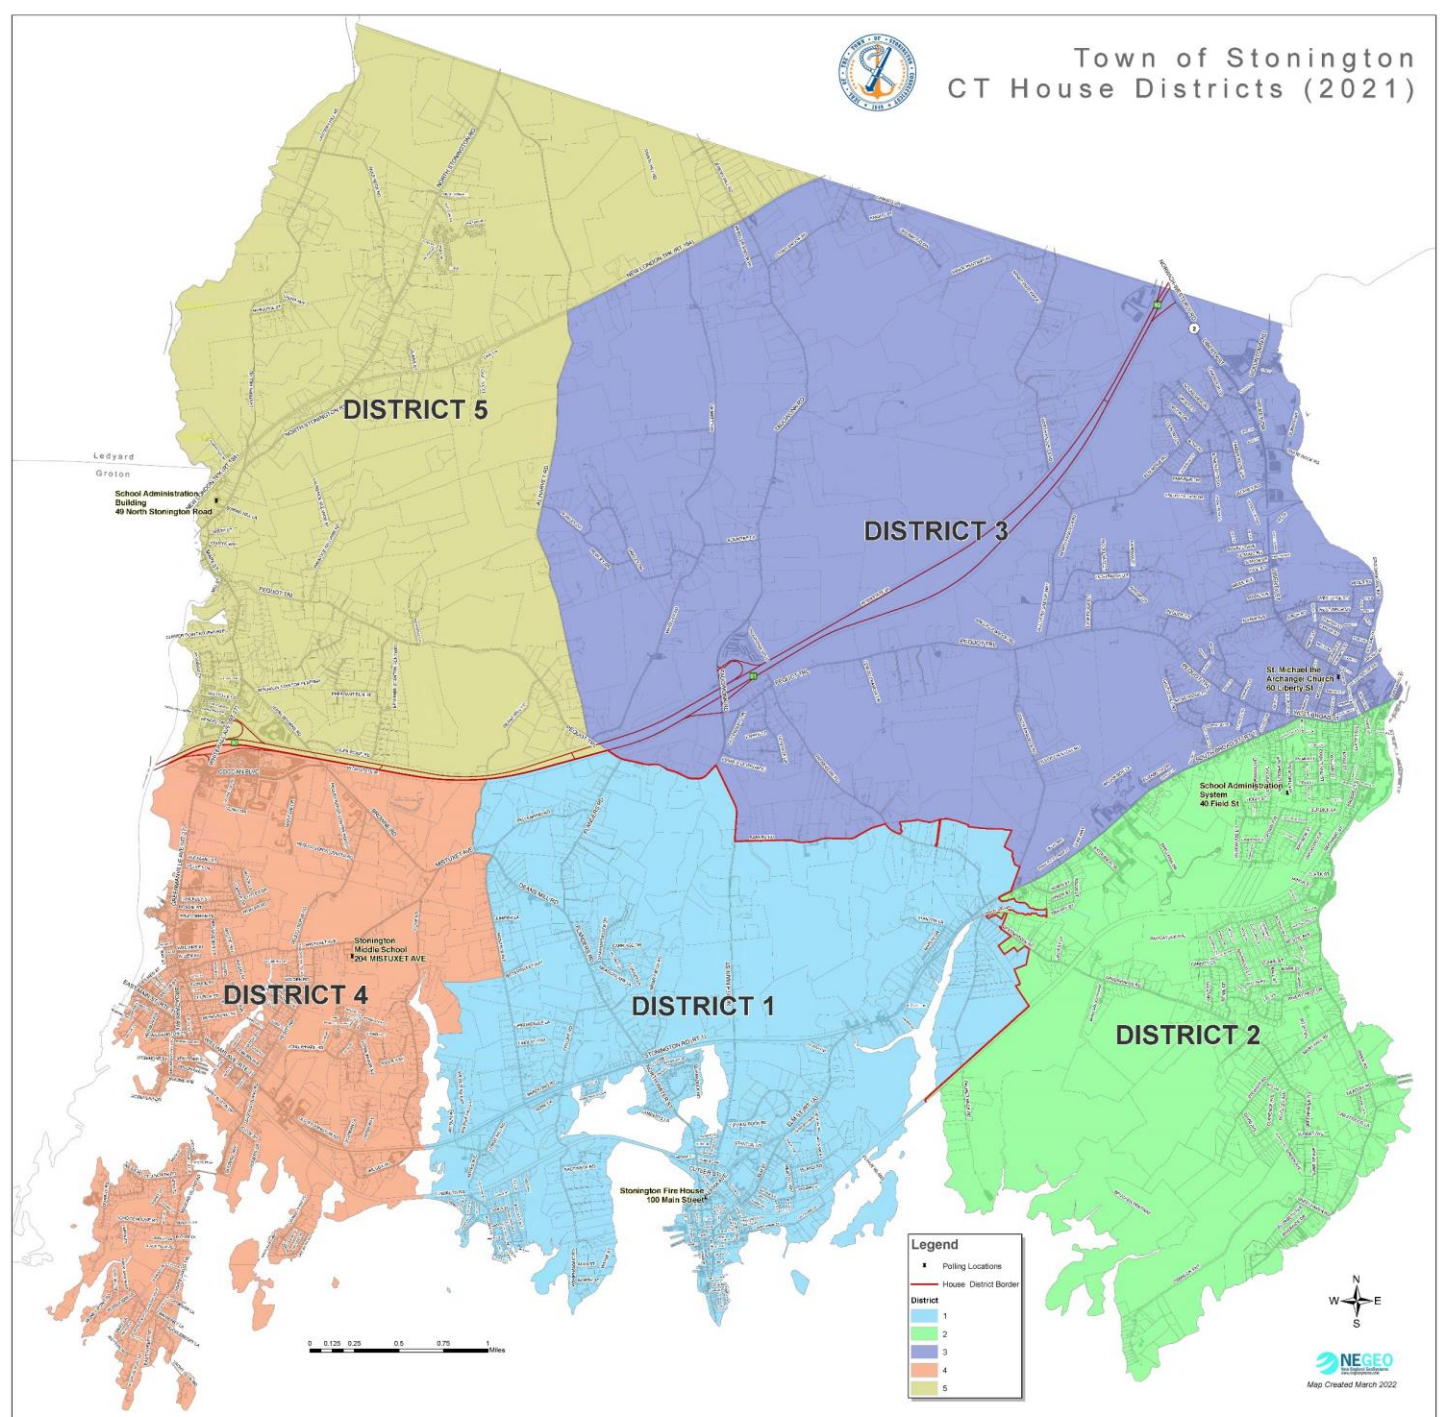

Stonington Redistricting

CHANGES IN 2022

Changes will affect voters in three ways

- Stonington is divided into two Connecticut Assembly districts for the first time. Not everyone in Stonington will be voting for the same House member.
- Voting lines are to be redrawn so that districts are more evenly populated. Some Stonington voters will be in new districts.
- Some polling places will change.

District 41 and 43

Stonington Voting Districts

- The number of voting districts won't change but the lines will
- The US Census results showed large discrepancies in voting districts
- Changes will improve voter experience

Current Stonington Voter Distribution

- District 1 2752
- District 2 7289
- District 3 1596
- District 4 3142
- District 5 2045

Current Map

New Stonington Voting Districts

	Current	New
• District 1	2752	3102
• District 2	7289	3608
• District 3	1596	3681
• District 4	3142	3642
• District 5	2045	2245

New Map

Current Map vs. New Map

Current

New

New Polling Places

- District 1 Stonington Fire House
- District 2 Board of Education District Office (former PMS)
- District 3 Saint Michael's Church
- District 4 Stonington Middle School
- District 5 Former School Admin Building (Old Mystic)